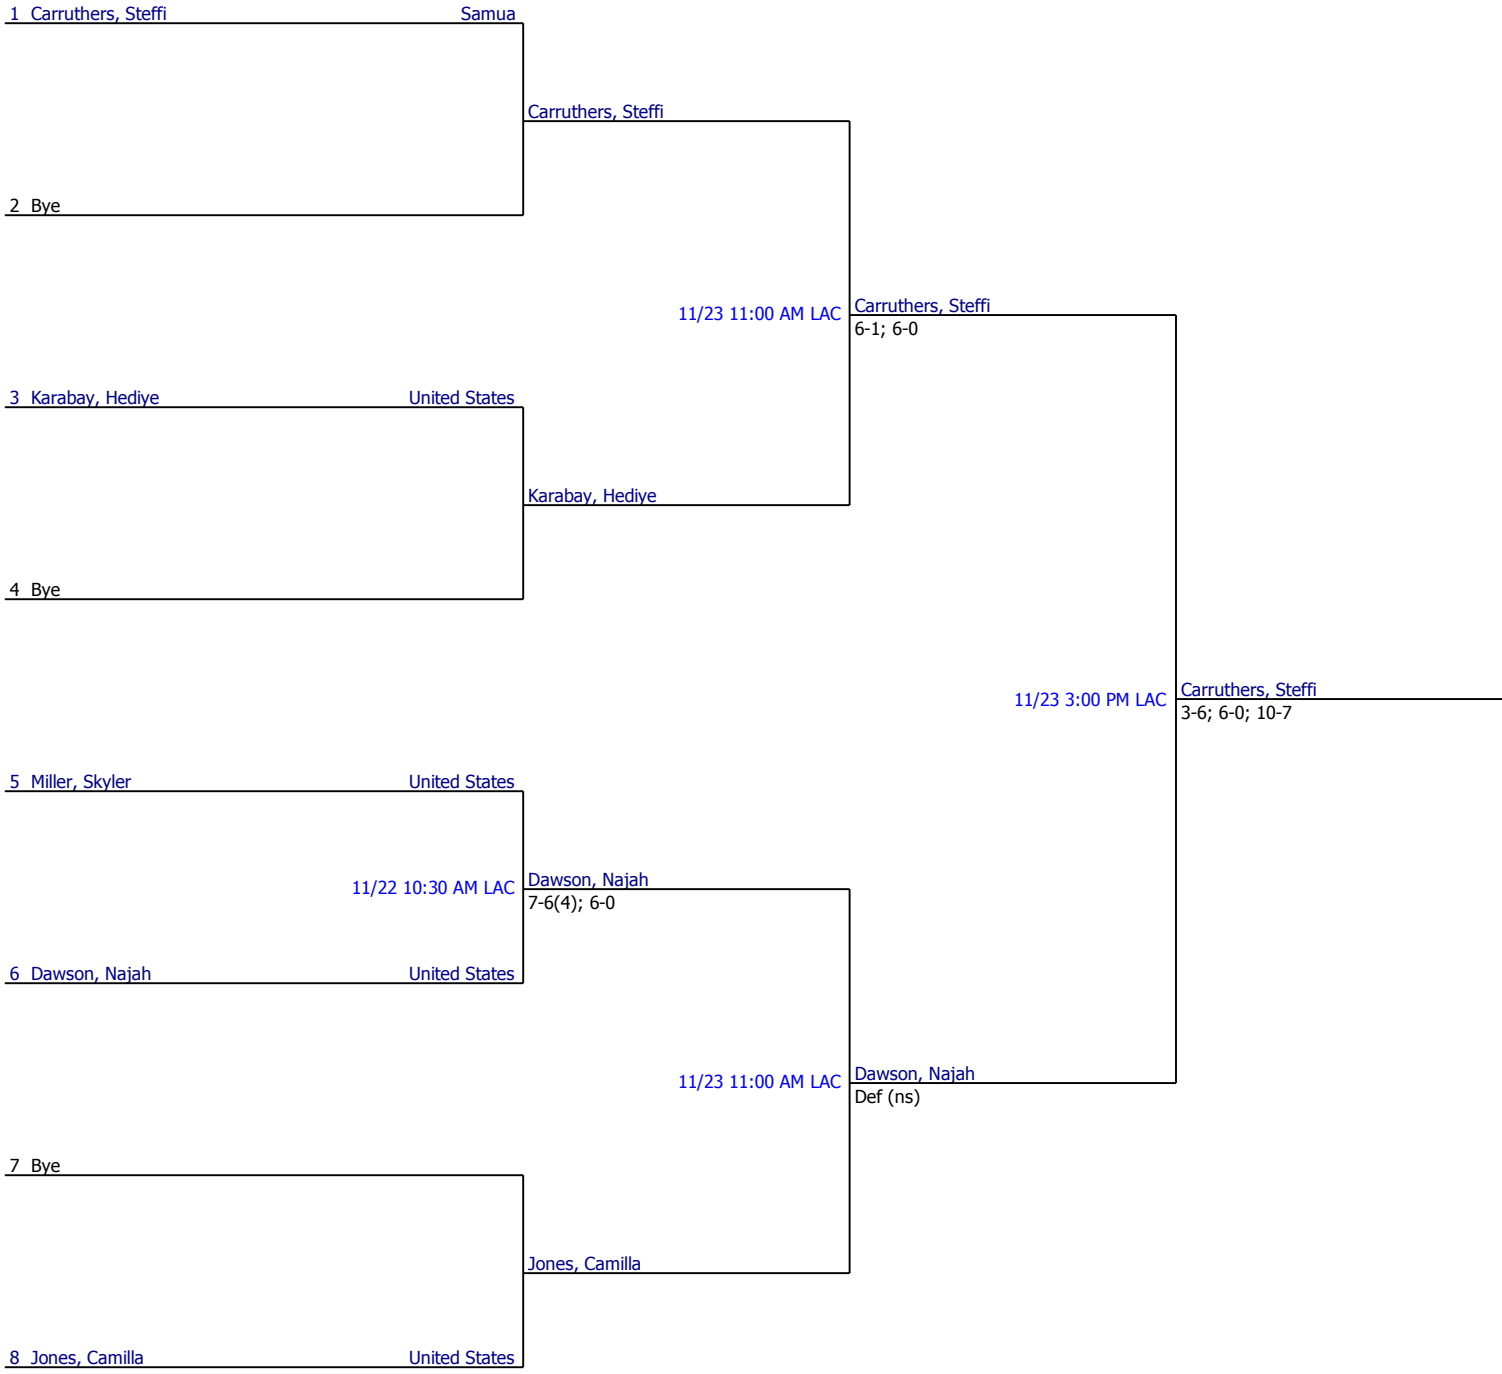

#2 GIRLS 2016 CASELY INTERNATIONAL CHAMPIONSHIPS		Seeded Players			
Casely Tennis Academy	Girls' 18/OPEN#1				
City/State: ,	Section:				
Director:	Referee:				
Phone:	Date: 04/27/2002 -				
					Winner: Carruthers, Steffi

Quarterfinal Round

Semifinal Round

Final Round

_____
Referee's Signature