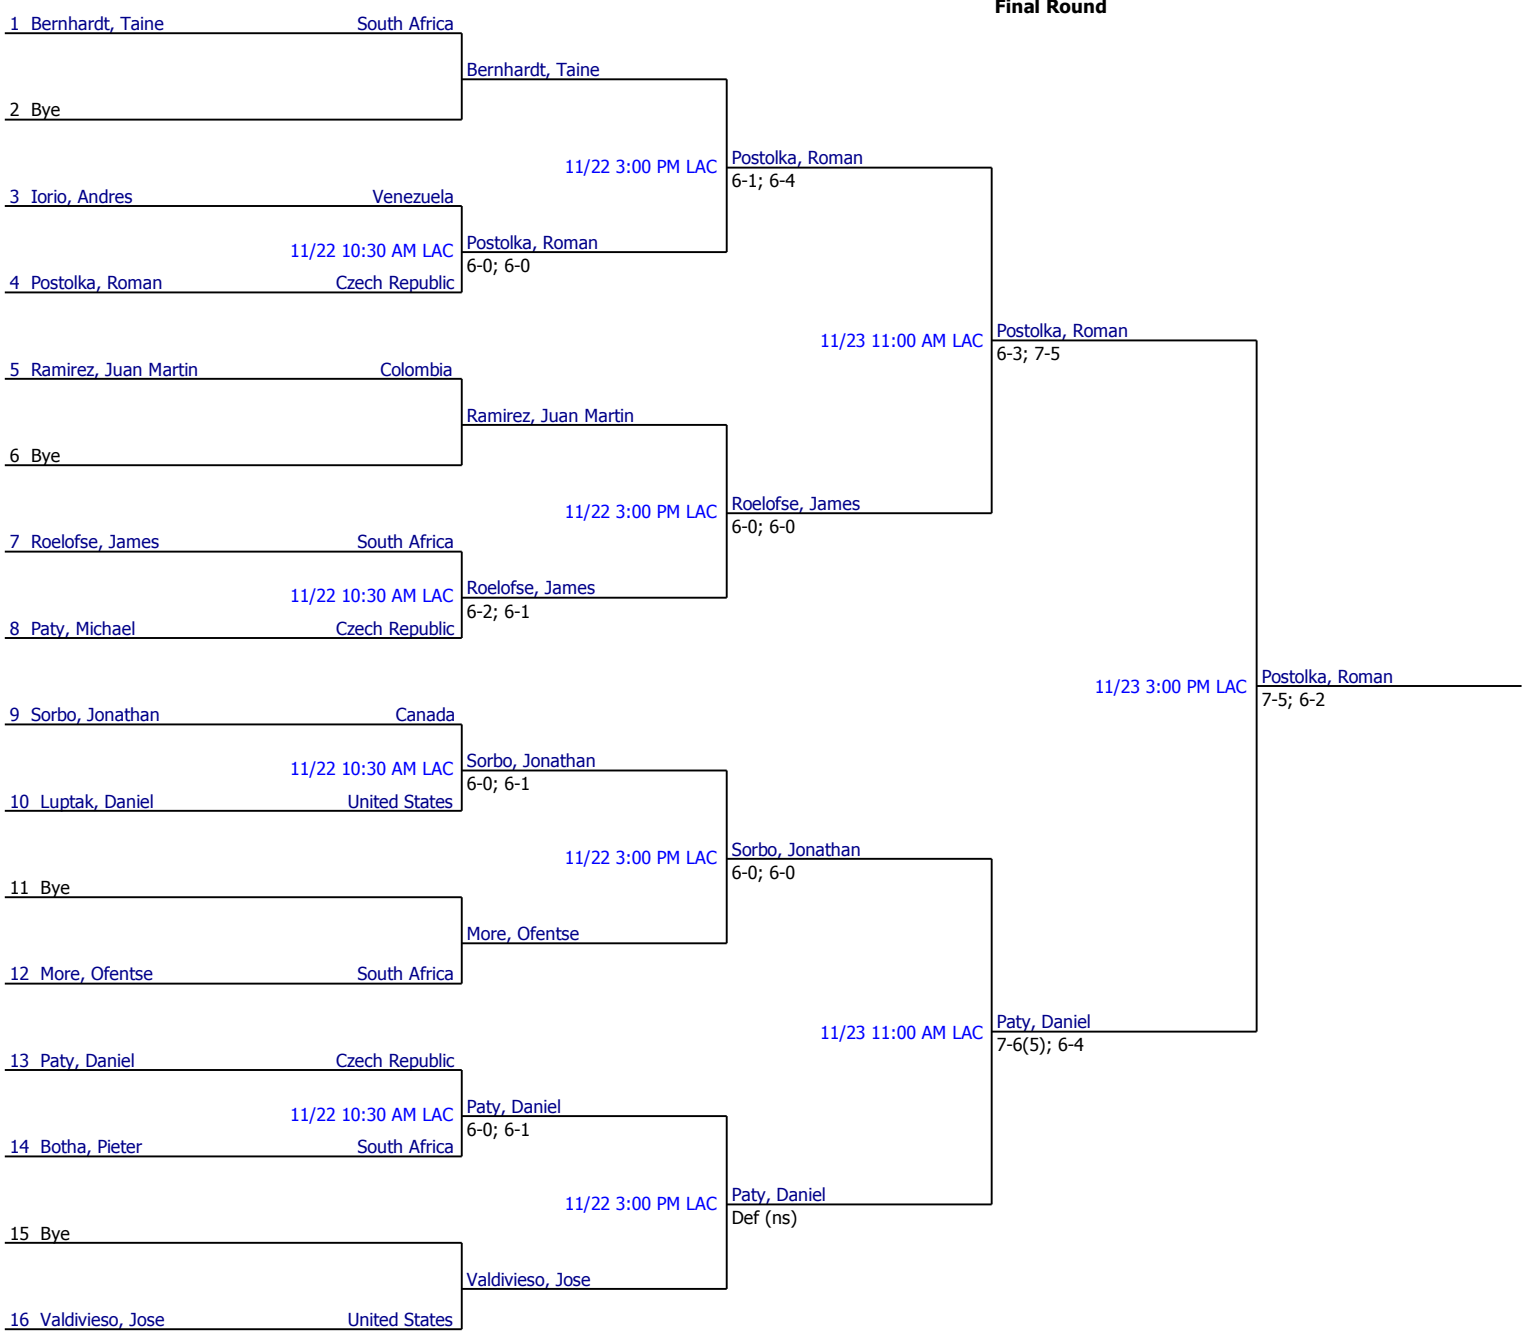

#2 BOYS 16s18sOpen 2016 CASELY INTERNATIONAL CHAMPIONSHIPS		Seeded Players			
Casely Tennis Academy	Boys' 18/OPEN#1				
City/State: ,	Section:				
Director:	Referee:				
Phone:	Date: 03/29/2002 -				

Winner: Postolka, Roman

Round of 16

Quarterfinal Round

Semifinal Round

Final Round

Referee's Signature