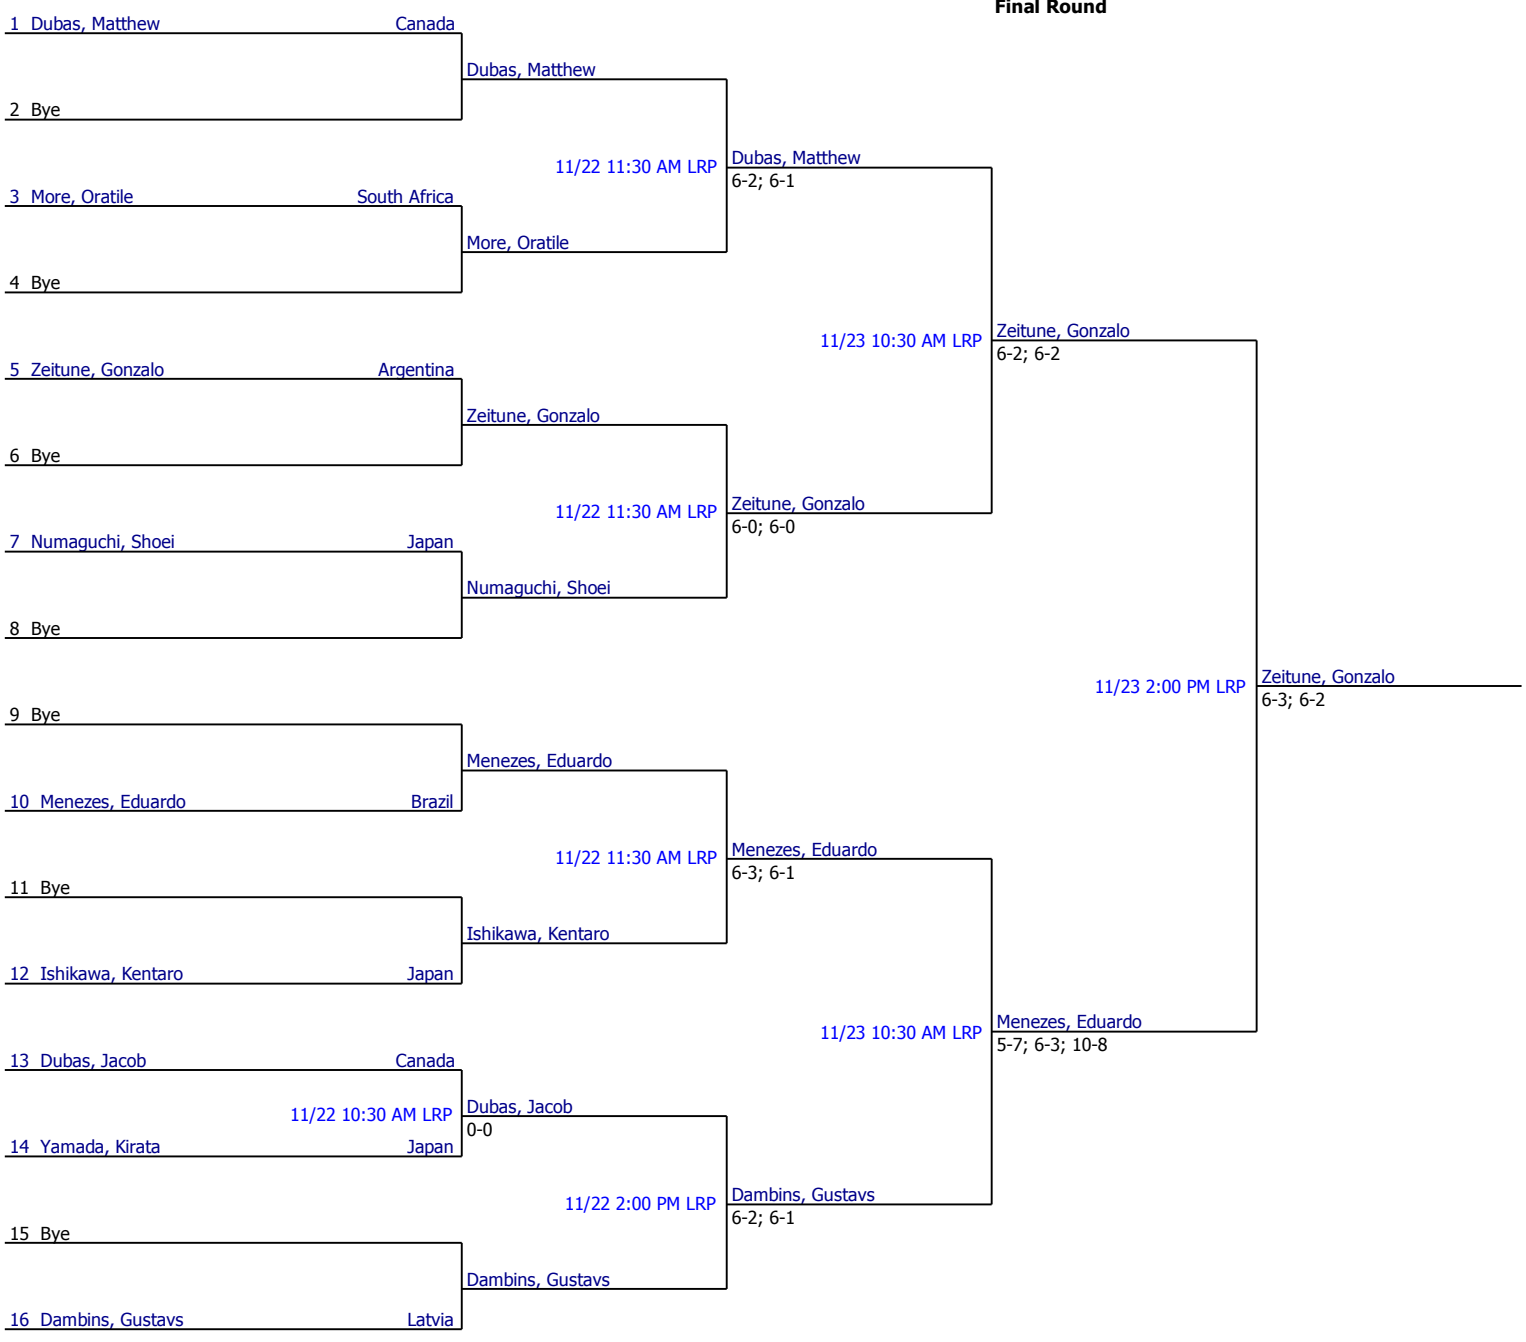

#2 BOYS 10s12s14s 2016 CASELY INTERNATIONAL CHAMPIONSHIPS		Seeded Players			
Casely Tennis Academy	Boys' 12#1				
City/State: ,	Section:				
Director:	Referee:				
Phone:	Date: 03/16/2002 -				

Winner: Zeitune, Gonzalo

Round of 16

Quarterfinal Round

Semifinal Round

Final Round

Referee's Signature