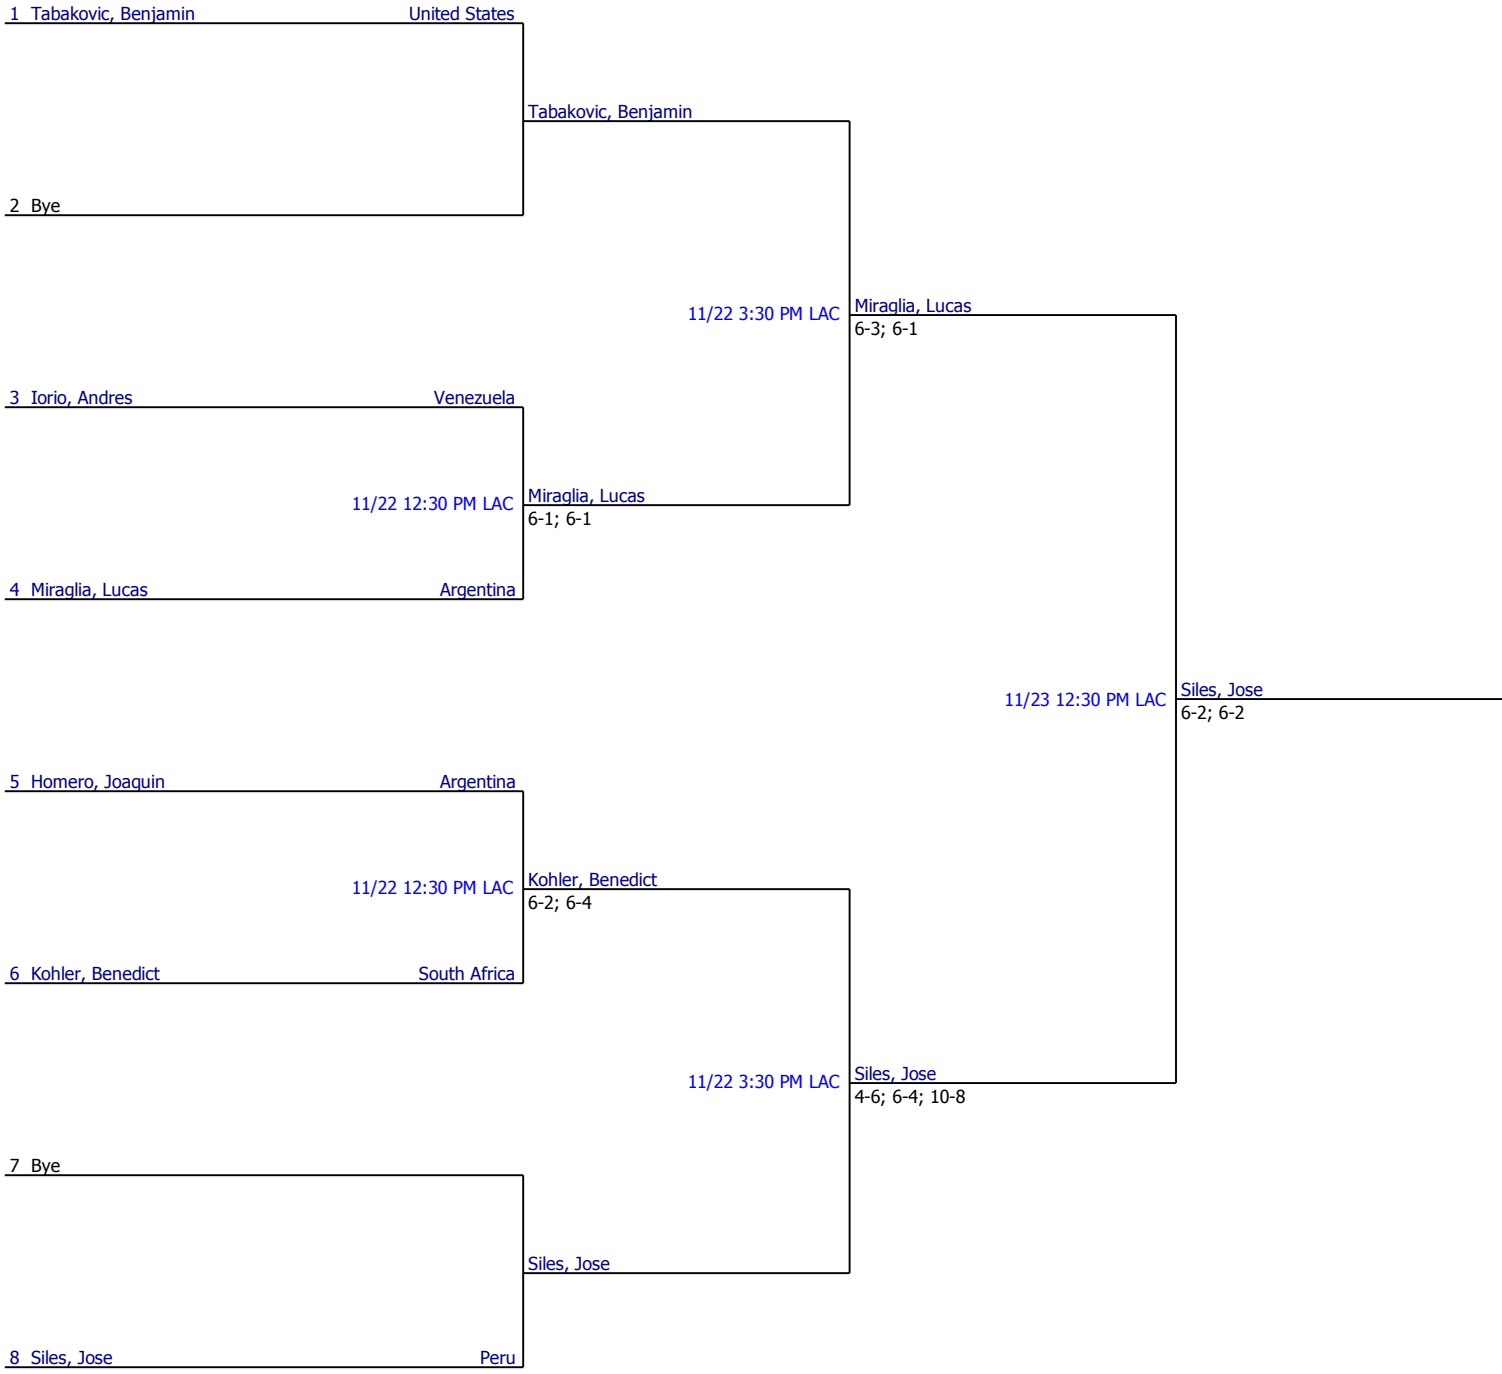

#2 BOYS 16s18sOpen 2016 CASELY INTERNATIONAL CHAMPIONSHIPS		Seeded Players			
Casely Tennis Academy	Boys' 16#1				
City/State: ,	Section:				
Director:	Referee:				
Phone:	Date: 03/29/2002 -				

Winner: Siles, Jose

Quarterfinal Round

Semifinal Round

Final Round

_____
Referee's Signature